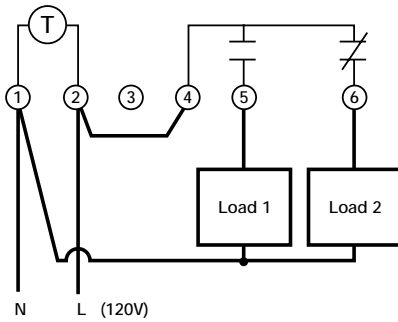

33

Traditional Time Pieces-Industrial Process Controls or 24 Hour Process Controls
1015

SPDT

34

Traditional Time Pieces-Industrial Process Controls or 24 Hour Process Controls
1015

SPDT

35

Traditional Time Pieces-Industrial Process Controls or 24 Hour Process Controls
1015

SPDT

36

Traditional Time Pieces-Industrial Process Controls or 24-Hour Process Controls
42010

SPST

37

Traditional Time Pieces-Industrial Process Controls or 24-Hour Process Controls
42010

DPST

38

DPST, 120V input only