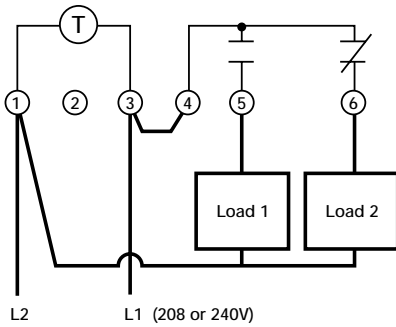

33

Traditional Time Pieces-Industrial Process Controls or 24 Hour Process Controls
1015

SPDT

34

Traditional Time Pieces-Industrial Process Controls or 24 Hour Process Controls
1015

SPDT

35

Traditional Time Pieces-Industrial Process Controls or 24 Hour Process Controls
1015

SPDT

36

Traditional Time Pieces-Industrial Process Controls or 24-Hour Process Controls
42010

SPST

37

Traditional Time Pieces-Industrial Process Controls or 24-Hour Process Controls
42010

DPST

38

DPST, 120V input only