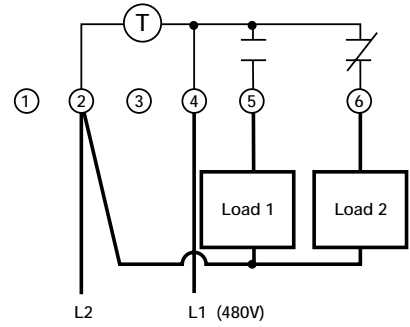

33

Traditional Time Pieces-Industrial Process Controls or 24 Hour Process Controls
1015

SPDT

34

Traditional Time Pieces-Industrial Process Controls or 24 Hour Process Controls
1015

SPDT

35

Traditional Time Pieces-Industrial Process Controls or 24 Hour Process Controls
1015

SPDT

36

Traditional Time Pieces-Industrial Process Controls or 24-Hour Process Controls
42010

SPST

37

Traditional Time Pieces-Industrial Process Controls or 24-Hour Process Controls
42010

DPST

38

DPST, 120V input only