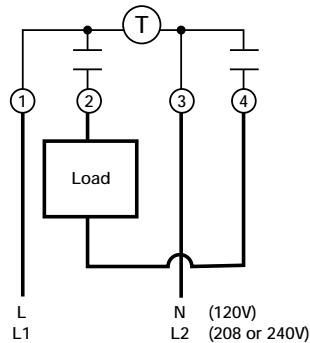

SPDT

36

Traditional Time Pieces-Industrial Process Controls or 24-Hour Process Controls
42010

SPST

37

Traditional Time Pieces-Industrial Process Controls or 24-Hour Process Controls
42010

DPST

38