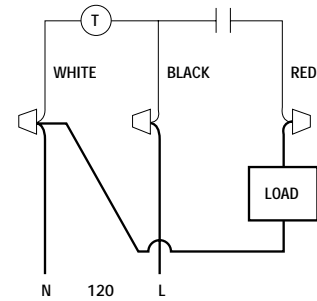

Traditional Time Pieces-
24 Hour
Timers
4000

SPDT

28

Traditional Time Pieces-
24 Hour
Timers
WB101
WB102
WB103

29

Traditional Time Pieces-
24 Hour
Timers
EC11D

30

Traditional Time Pieces-
Industrial Process
Controls
EJW
or
EJWM