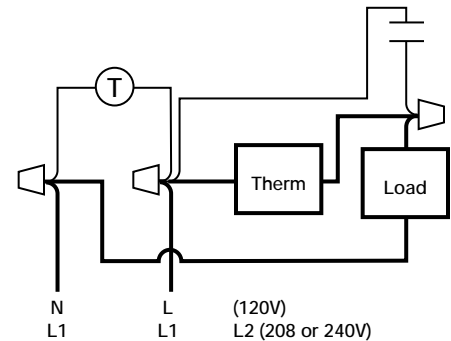

32

Traditional Time Pieces-
Industrial Process
Controls
JW

Shown with therm override—Process Controls