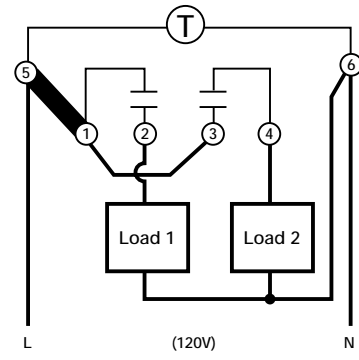

25

Traditional Time Pieces-
24 Hour
Timers
4000

Industrial Process
Controls
44000

26

Traditional Time Pieces-
24 Hour
Timers
4000

DPST

27

Traditional Time Pieces-
24 Hour
Timers
4000

28

Traditional Time Pieces-
24 Hour
Timers
WB101
WB102
WB103

29

Traditional Time Pieces-
24 Hour
Timers
EC11D

30

Traditional Time Pieces-
Industrial Process
Controls
EJW
or
EJWM

31

Traditional Time Pieces-
Industrial Process
Controls
JW

32

Traditional Time Pieces-
Industrial Process
Controls
JW