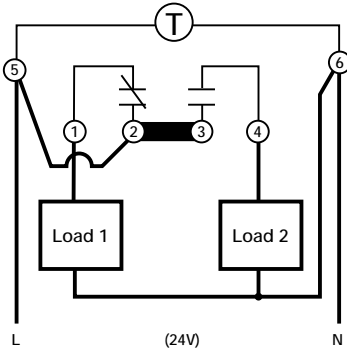

Traditional Time Pieces-
24 Hour
Timers
4000

SPDT

28

Traditional Time Pieces-
24 Hour
Timers
WB101
WB102
WB103

29

Traditional Time Pieces-
24 Hour
Timers
EC11D

30

Traditional Time Pieces-
Industrial Process
Controls
EJW
or
EJWM