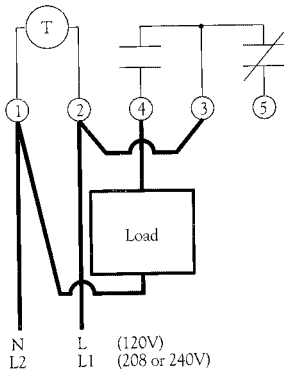

Traditional Time Pieces-
24 Hour
Timers
4000

SPDT

28

Traditional Time Pieces-
24 Hour
Timers
WB101
WB102
WB103

29

Traditional Time Pieces-
24 Hour
Timers
EC11D

30

Traditional Time Pieces-
Industrial Process
Controls
EJW
or
EJWM