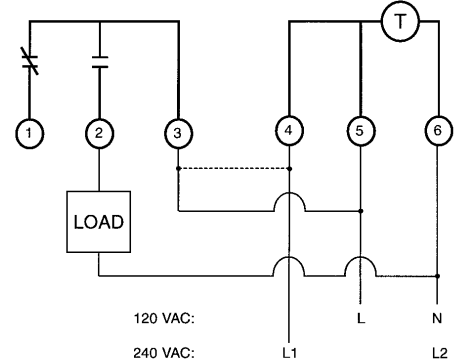

Traditional Time Pieces-
24 Hour
Timers
4000

SPDT

28

Traditional Time Pieces-
24 Hour
Timers
WB101
WB102
WB103

29

Traditional Time Pieces-
24 Hour
Timers
EC11D

30

Traditional Time Pieces-
Industrial Process
Controls
EJW
or
EJWM