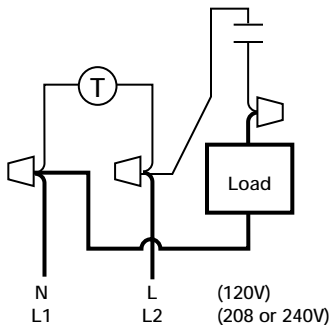

31

Traditional Time Pieces-
Industrial Process
Controls
JW