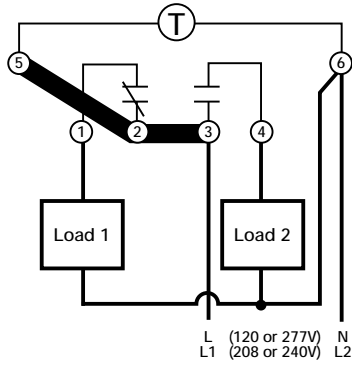

25

Traditional Time Pieces-
24 Hour
Timers
4000

Industrial Process
Controls
44000

SPDT

26

Traditional Time Pieces-
24 Hour
Timers
4000