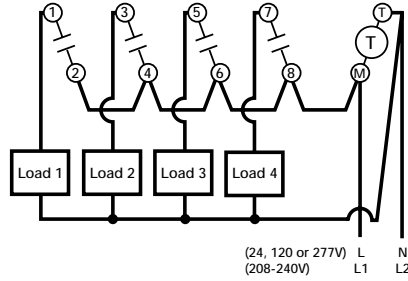

**17**  
Double Duty  
Clocks  
7000

4PST-4 NO

**18**  
Double Duty  
Clocks  
7000

2 NO - 2 NC

**19**  
Traditional  
Time Pieces-  
24 Hour  
Timers  
EC4000

SPDT

**20**  
Traditional  
Time Pieces-  
24 Hour  
Timers  
P100

Industrial  
Process  
Control  
44000

SPST