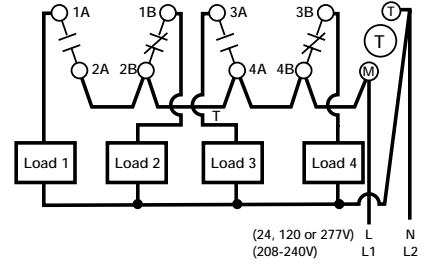

**17**  
Double Duty  
Clocks  
7000

4PST-4 NO

**18**  
Double Duty  
Clocks  
7000

2 NO - 2 NC

**19**  
Traditional  
Time Pieces-  
24 Hour  
Timers  
EC4000

SPDT

**20**  
Traditional  
Time Pieces-  
24 Hour  
Timers  
P100

SPST

**21**  
Traditional  
Time Pieces-  
24 Hour  
Timers  
P100

DPST

**22**  
Traditional  
Time Pieces-  
24 Hour  
Timers  
P100

DPST

**23**  
Traditional  
Time Pieces-  
24 Hour  
Timers  
4000

DPST

**24**  
Traditional  
Time Pieces-  
24 Hour  
Timers  
4000

Industrial  
Process  
Control  
44000

SPST