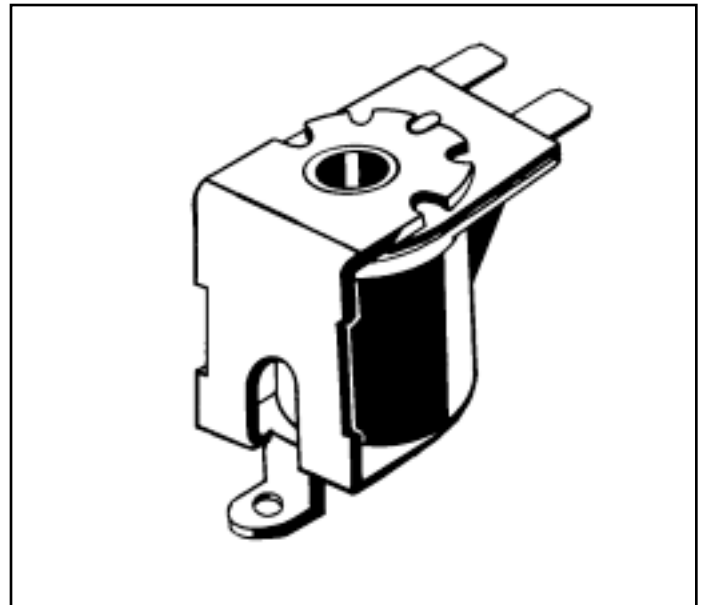

# CLOTHESWASHER VALVES

## REPAIR COILS

Robertshaw (formerly Eaton) offers Repair Coils to fit Model N-10 Clothes Washer Valves. (CW-10 and CW-12) RC-120 and RC-240 replacement encapsulated coil assemblies should not be used with other models. These coils are available in standard 120 volts and 240 Volts AC. Terminals are 1/4" Male.

### ORDERING DATA

UNI-LINE ORDER NO.	VOLTS
RC-120	120
RC-240	240