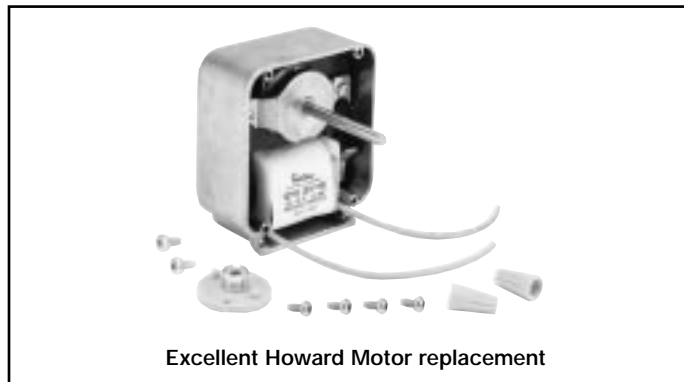

MOTORS

33-110 UNI-FIT™ EVAPORATOR FAN MOTOR

Replaces over 100 different box type models for Whirlpool, Frigidaire and many other popular OEMs.

Kit contains:

- 1 Fan Hub Adaptor
- 2 Self-tapping Screws
- 4 Mounting Plate Screws
- 2 Wire Nuts

SPECIFICATIONS

120V, 50/60 Hz, 1/2" Stack, CW/CCW Rotation, 3/16" x 2" Break-away Shaft, Metal Box

FRIGIDAIRE

Replaces: Frigidaire
6599015, 6599389

UNI-FIT™

WHIRLPOOL/
COLDSPOT

Replaces: Whirlpool
480639, 482468